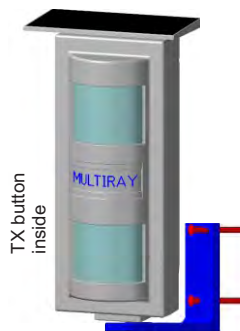

MULTIRAY OUTDOOR WIRELESS W4040 - SERIES

1.3M height normal installation from the centre of the unit