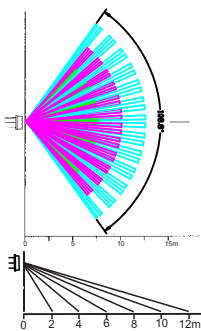

MULTIRAY INDOOR WIRELESS W200W - SERIES

2.2M height normal installation