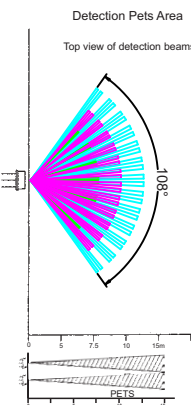

### SPECIFICATIONS

1. Operating Voltage: 3.7 volts DC lithium rechargeable battery.
2. Build-in high efficiency charger through solar panel.
3. Current: 40µA standby.
4. Tamper Output: internally connected.
5. Temperature Range: -10°C to +65°C.
6. Walk Test: LED switchable.
7. Dimensions: 195 x 85 x 60mm.
8. Viewing Angle: 102°, 8-15M.
9. System UV protected.

## Room Alert Alarm Receiver Remotely Operated

Learning button on the back of the unit

Up to 3 Remote Controls & 4 wireless detectors

This receiver can be used as an early warning device. You can plug it into the USB of your computer or you can connect it to the power with the above adaptor. Any movement on your outdoor or indoor wireless detectors, you will be warned inside your house by it.