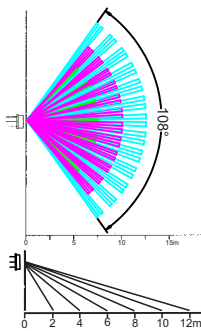

## MULTIRAY INDOOR WIRELESS W200W - SERIES

2.2M height normal installation

### SPECIFICATIONS

1. Operating Voltage: 3.6 volts DC long duration lithium battery.
2. Current: 20µA standby.
3. Tamper Output: internally connected.
4. Temperature Range: -10°C to +65°C.
5. Walk Test: LED switchable.
6. Dimensions: 90 x 55 x 50mm.
7. Viewing Angle: 102°, 8-15M.
8. System UV protected.
9. Pet friendly adjustment.

### SPECIFICATIONS

1. Operating Voltage: 3.7 volts DC lithium rechargeable battery.
2. Build-in high efficiency charger through solar panel.
3. Current: 40µA standby.
4. Tamper Output: internally connected.
5. Temperature Range: -10°C to +65°C.
6. Walk Test: LED switchable.
7. Dimensions: 195 x 85 x 60mm.
8. Viewing Angle: 102°, 8-15M.
9. System UV protected.