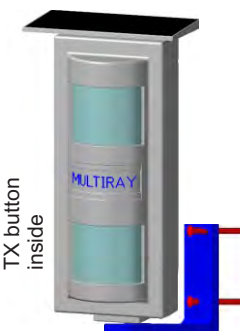

MULTIRAY OUTDOOR WIRELESS W4040 - SERIES

1.3M height normal installation from the centre of the unit